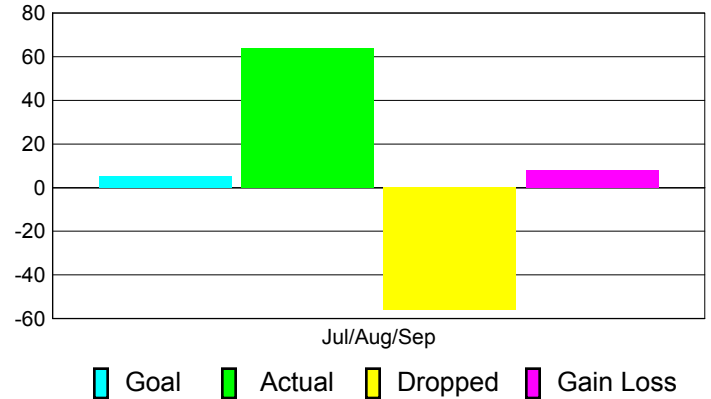

Membership Results 2012-2013

Goal, New, Dropped, Gain/Loss

Comparison of Membership Gain/Loss

Current Year Compared to the Previous Year